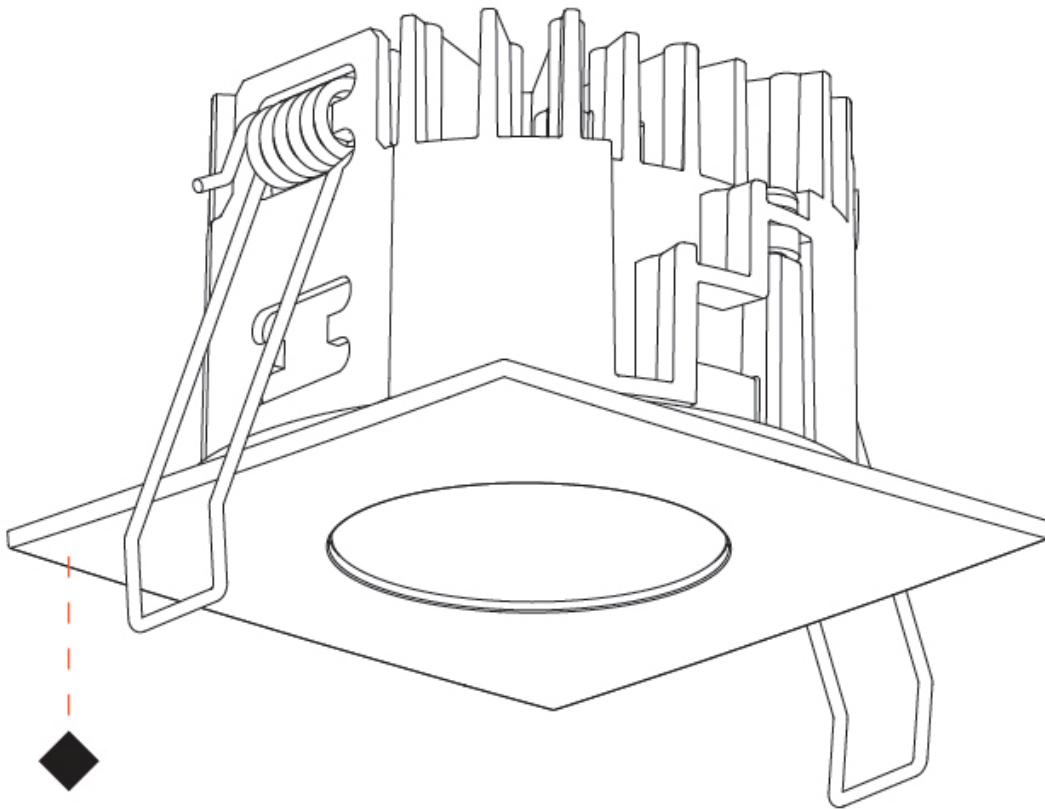

OIKO PRO SQUARE FIXED RECESSED

A350104-

PROJECT	_____
TYPE	_____
SPECIFIER	_____
QUANTITY	_____
DATE	_____