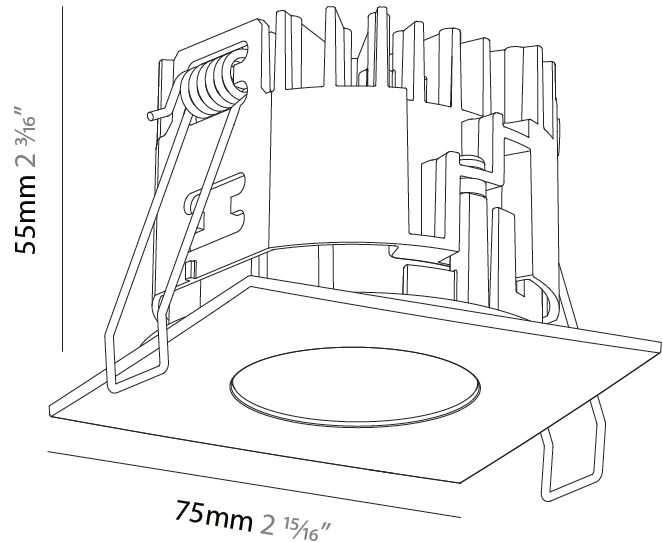

PHYSICAL

Aperture Sizes - Downlights: 1"
Shape: Square
Length (mm): 75
Length (in): 2 ¹⁵/₁₆
Width (mm): 75
Width (in): 2 ¹⁵/₁₆
Height (mm): 55
Height (in): 2 ¹/₆
Ceiling Thickness (mm): 1 - 25
Ceiling Thickness (in): 1/16 - 1 3/16
Min. Recessing Depth (mm): 70
Min. Recessing Depth (in): 2 ³/₄
Weight (kg): 0.209
Diffuser: Lens Pack - No Lens / Opal / Linear Spread Lens / Honeycomb / Spread Lens
Fixture Finish: SSR / BKV / CWI / CRY / HAB / UFT / ITA / RUA / FTG / MYG / LOD / PUS / FRO / FUP / KIA / POP / BLS / SPG / MEY / GOH / CHC / COM / ABZ / JAG / OBR / MOS / ROR
Fixture Material: Aluminum Die Cast
Cut-out Measurements: D. 68mm / 2 11/16"

ELECTRICAL

Lamp Type: LED (Zhaga Standard)
Input Wattage (W): 15
Total Output Wattage (W): 14.6
Dimming: Tri-Mode (Non-Dimming and Phase Dimming (120Vac only) and 0-10V Dimming)
Driver Included: Yes
Driver Location: Remote
Driver Type: Constant Current - Universal
Driver Class: Class 2
Input Voltage (V): 120 - 277
Constant Current (MA): 350

LED

Number of LEDs: 1
Color Temperature (°K): 2700 / 3000 / 3500 / 4000
Max. Delivered Lumen (lm): 1385 / 1392 / 1457 / 1471
CRI: >90 CRI
Lamp Life (hrs): 50000

OPTICAL

Reflector°: 50

RATINGS AND CERTIFICATIONS

Certified By: Certified for North American Standards
IP rating: IP54