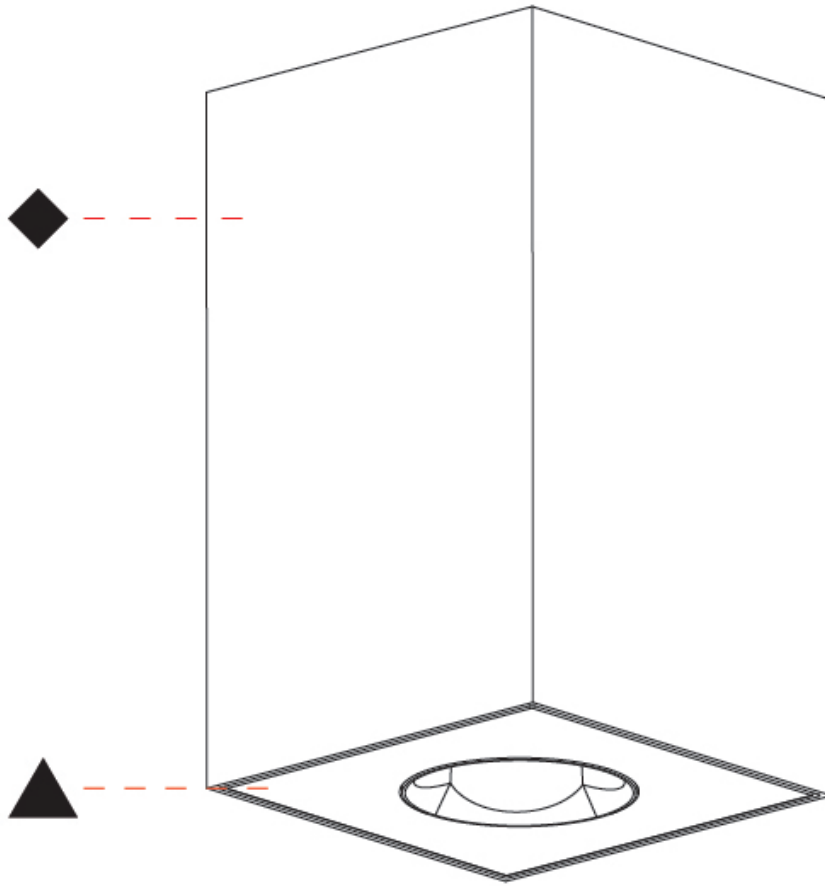

OIKO PRO SQUARE FIXED SURFACE

A3D237-

PROJECT _____

TYPE _____

SPECIFIER _____

QUANTITY _____

DATE _____