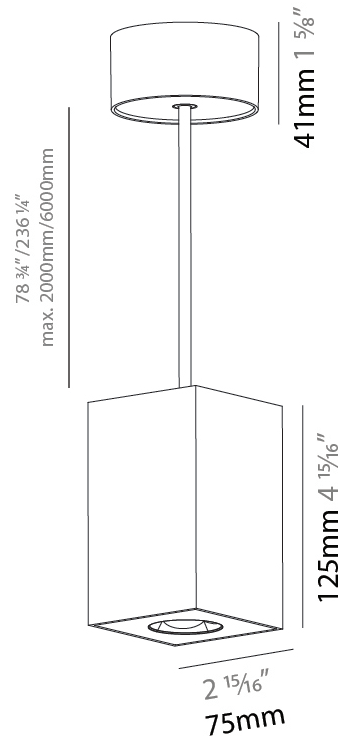

GENERAL

Series: Oiko Pro Square
Partner: Prolicht
Division: Architectural
Installation: Suspension
Product Type: Pendant
Mounting Location: Ceiling
Light Distribution: Direct

PHYSICAL

Shape: Square
Length (mm): 75
Length (in): 2 ¹⁵/₁₆
Width (mm): 75
Width (in): 2 ¹⁵/₁₆
Height (mm): 125
Height (in): 4 ¹⁵/₁₆
Weight (kg): 0.769

Fixture Finish: SSR / BKV / CWI / CRY / HAB / UFT / ITA / RUA / FTG / MYG / LOD / PUS / FRO / FUP / KIA / POP / BLS / SPG / MEY / GOH / CHC / COM / ABZ / JAG / OBR / MOS / ROR

Fixture Material: Metal
Cable Details: 2000mm / 6000mm Cable - Options : Transparent, Black, White, Red, Orange

ELECTRICAL

Lamp Type: LED (Zhaga Standard)
Input Wattage (W): 12.9
Dimming: Tri-Mode (Non-Dimming and Phase Dimming (120Vac only) and 0-10V Dimming)
Driver Included: No
Driver Location: Remote
Driver Type: Constant Current - Universal
Driver Class: Class 2
Input Voltage (V): 120 - 277
Constant Current (MA): 350

LED

Color Temperature (°K): 2700 / 3000 / 3500 / 4000
Max. Delivered Lumen (lm): 1377 / 1372 / 1438 / 1451
Nominal Lumen (lm): 1473 / 1468 / 1538 / 1552
CRI: >90 CRI
Lamp Life (hrs): 50000

OPTICAL

Reflector°: 60
Adjustability: Fixed

RATINGS AND CERTIFICATIONS

Certified By: Certified for North American Standards
IP rating: IP20