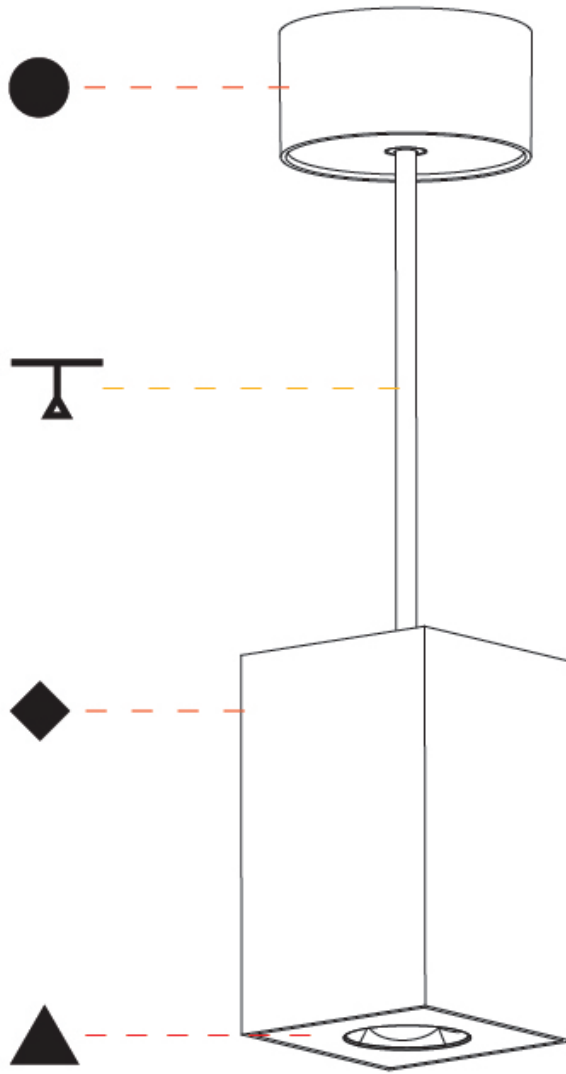

OIKO PRO SQUARE SUSPENSION

A300398-

PROJECT
TYPE
SPECIFIER
QUANTITY
DATE

A