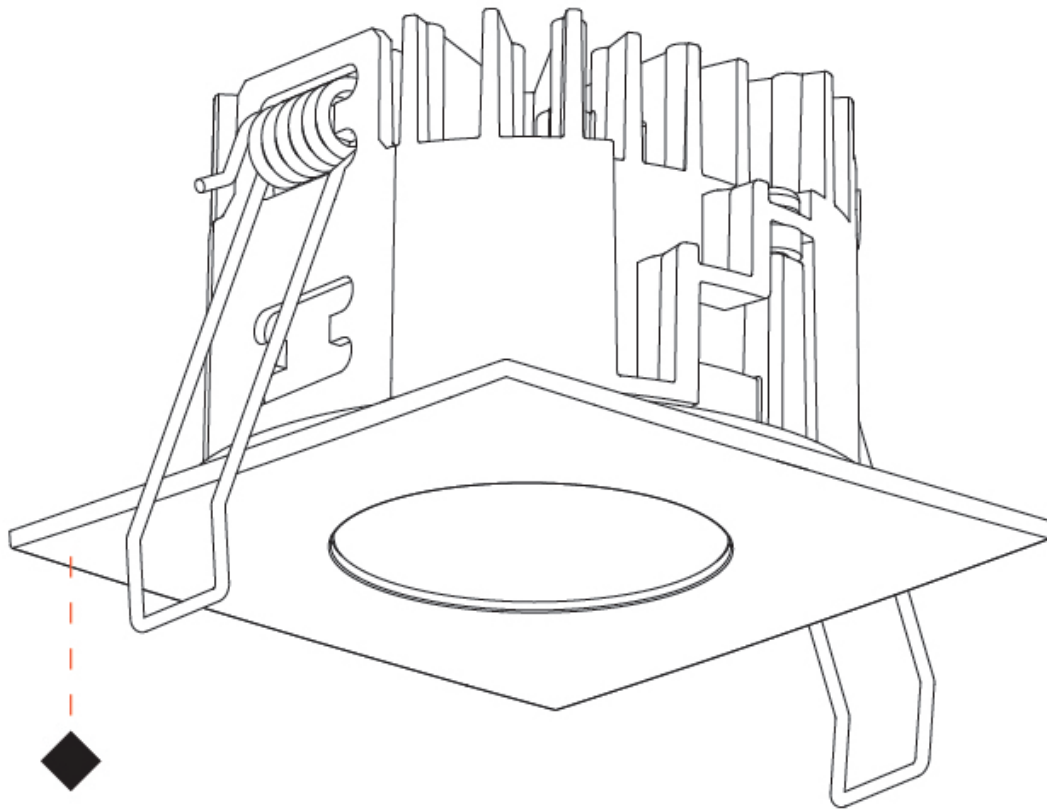

OIKO PRO SQUARE FIXED RECESSED

A350104-

PROJECT	_____
TYPE	_____
SPECIFIER	_____
QUANTITY	_____
DATE	_____

A