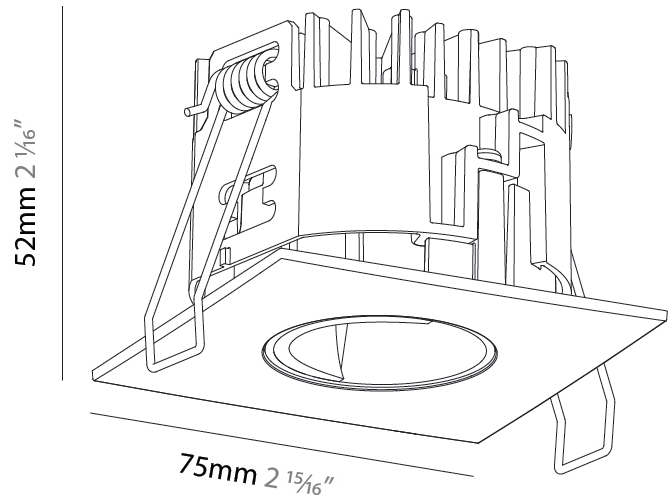

GENERAL

Series: Oiko Pro Square
Subseries: Oiko Pro Square Wallwash
Partner: Prolicht
Division: Architectural
Installation: Recessed
Product Type: Downlight
Mounting Location: Ceiling
Light Distribution: Downlight

PHYSICAL

Aperture Sizes - Downlights: 1"
Shape: Square
Length (mm): 75
Length (in): 2 ¹⁵/₁₆"
Width (mm): 75
Width (in): 2 ¹⁵/₁₆"
Height (mm): 51
Height (in): 2
Ceiling Thickness (mm): 1 - 25
Ceiling Thickness (in): 1/16 - 1 3/16
Min. Recessing Depth (mm): 55
Min. Recessing Depth (in): 2 ³/₁₆"
Weight (kg): 0.168
Fixture Finish: SSR / BKV / CWI / CRY / HAB / UFT / ITA / RUA / FTG / MYG / LOD / PUS / FRO / FUP / KIA / POP / BLS / SPG / MEY / GOH / CHC / COM / ABZ / JAG / OBR / MOS / ROR
Fixture Material: Aluminum Die Cast
Cut-out Measurements: D. 68mm / 2 11/16"

ELECTRICAL

Lamp Type: LED (Zhaga Standard)
Input Wattage (W): 15
Total Output Wattage (W): 13.6
Dimming: Tri-Mode (Non-Dimming and Phase Dimming (120Vac only) and 0-10V Dimming)
Driver Included: No
Driver Location: Recessed Housing
Driver Type: Constant Current - Universal
Driver Class: Class 2
Input Voltage (V): 120 - 277
Constant Current (MA): 350

LED

Number of LEDs: 1
Color Temperature (°K): 2700 / 3000 / 3500 / 4000
Max. Delivered Lumen (lm): 1302 / 1383 / 1449 / 1462
Nominal Lumen (lm): 1566 / 1665 / 1743 / 1759
CRI: >90 CRI
Lamp Life (hrs): 50000

OPTICAL

RATINGS AND CERTIFICATIONS

Certified By: Certified for North American Standards
IP rating: IP20