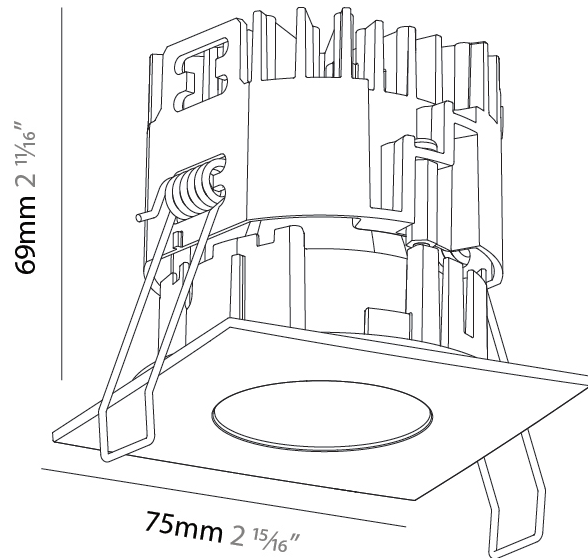

PHYSICAL

Aperture Sizes - Downlights: 1"
Shape: Square
Length (mm): 75
Length (in): 2 ¹⁵/₁₆"
Width (mm): 75
Width (in): 2 ¹⁵/₁₆"
Height (mm): 69
Height (in): 2 ⁷/₁₆"
Ceiling Thickness (mm): 1 - 25
Ceiling Thickness (in): 1/16 - 1 3/16
Min. Recessing Depth (mm): 70
Min. Recessing Depth (in): 2 ³/₄"
Weight (kg): 0.209
Diffuser: Lens Pack - No Lens / Opal / Linear Spread Lens / Honeycomb / Spread Lens
Fixture Finish: SSR / BKV / CWI / CRY / HAB / UFT / ITA / RUA / FTG / MYG / LOD / PUS / FRO / FUP / KIA / POP / BLS / SPG / MEY / GOH / CHC / COM / ABZ / JAG / OBR / MOS / ROR
Fixture Material: Aluminum Die Cast
Cut-out Measurements: D. 68mm / 2 11/16"

ELECTRICAL

Lamp Type: LED (Zhaga Standard)
Input Wattage (W): 15
Total Output Wattage (W): 14.6
Dimming: Tri-Mode (Non-Dimming and Phase Dimming (120Vac only) and 0-10V Dimming)
Driver Included: Yes
Driver Location: Remote
Driver Type: Constant Current - Universal
Driver Class: Class 2
Input Voltage (V): 120 - 277
Constant Current (MA): 350

LED

Number of LEDs: 1
Color Temperature (°K): 2700 / 3000 / 3500 / 4000
Max. Delivered Lumen (lm): 1326 / 1332 / 1395 / 1408
CRI: >90 CRI
Lamp Life (hrs): 50000

OPTICAL

Reflector°: 36

RATINGS AND CERTIFICATIONS

Certified By: Certified for North American Standards
IP rating: IP54