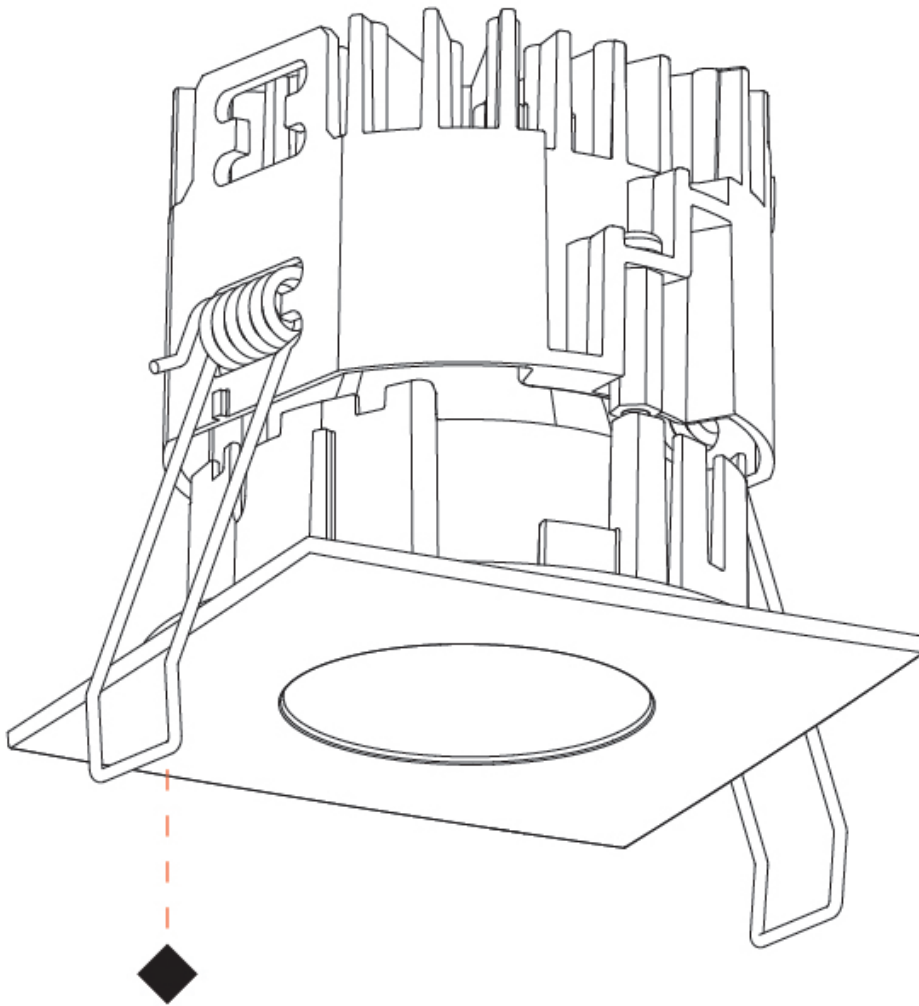

OIKO PRO SQUARE FIXED RECESSED

A350102-

PROJECT

TYPE

SPECIFIER

QUANTITY

DATE

A