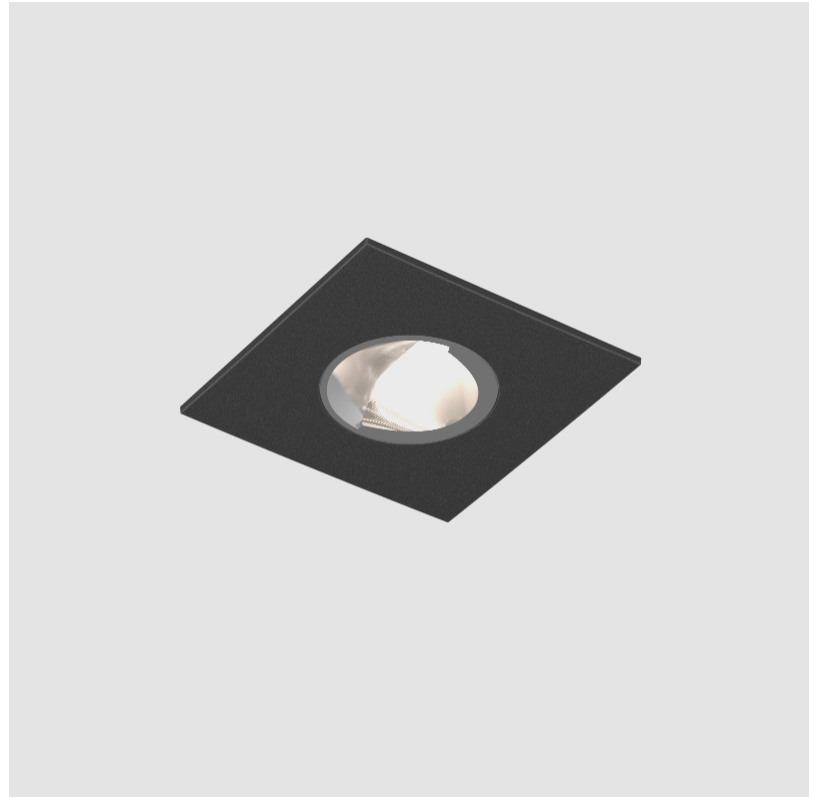

GENERAL

Series: Oiko Pro Square
Subseries: Oiko Pro Square Wallwash
Partner: Prolicht
Division: Architectural
Installation: Recessed
Product Type: Downlight
Mounting Location: Ceiling
Light Distribution: Downlight

PHYSICAL

Aperture Sizes - Downlights: 1"
Shape: Square
Length (mm): 75
Length (in): 2 ¹⁵/₁₆"
Width (mm): 75
Width (in): 2 ¹⁵/₁₆"
Height (mm): 51
Height (in): 2
Ceiling Thickness (mm): 1 - 25
Ceiling Thickness (in): 1/16 - 1 3/16
Min. Recessing Depth (mm): 55
Min. Recessing Depth (in): 2 ³/₁₆"
Weight (kg): 0.168
Fixture Finish: SSR / BKV / CWI / CRY / HAB / UFT / ITA / RUA / FTG / MYG / LOD / PUS / FRO / FUP / KIA / POP / BLS / SPG / MEY / GOH / CHC / COM / ABZ / JAG / OBR / MOS / ROR
Fixture Material: Aluminum Die Cast
Cut-out Measurements: D. 68mm / 2 11/16"

ELECTRICAL

Lamp Type: LED (Zhaga Standard)
Input Wattage (W): 15
Total Output Wattage (W): 13.6
Dimming: Tri-Mode (Non-Dimming and Phase Dimming (120Vac only) and 0-10V Dimming)
Driver Included: No
Driver Location: Recessed Housing
Driver Type: Constant Current - Universal
Driver Class: Class 2
Input Voltage (V): 120 - 277
Constant Current (MA): 350

LED

Number of LEDs: 1
Color Temperature (°K): 2700 / 3000 / 3500 / 4000
Max. Delivered Lumen (lm): 1302 / 1383 / 1449 / 1462
Nominal Lumen (lm): 1566 / 1665 / 1743 / 1759
CRI: >90 CRI
Lamp Life (hrs): 50000

OPTICAL

RATINGS AND CERTIFICATIONS

Certified By: Certified for North American Standards
IP rating: IP20