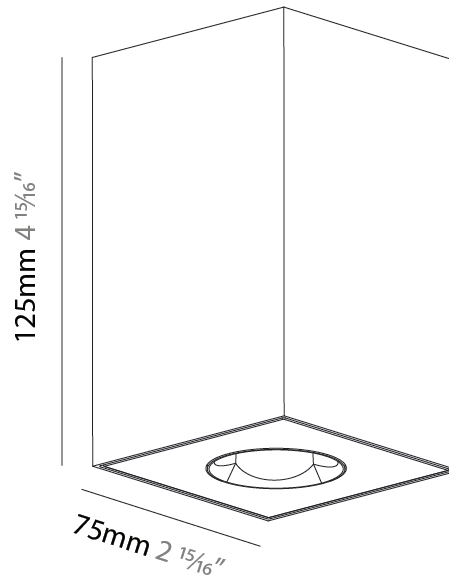

GENERAL

Series: Oiko Pro Square
Subseries: Oiko Pro Square Fixed
Partner: Prolicht
Division: Architectural
Installation: Surface
Product Type: Ceiling Surface
Mounting Location: Ceiling
Light Distribution: Downlight

PHYSICAL

Aperture Sizes - Downlights: 1"
Shape: Square
Length (mm): 75
Length (in): 2 ¹⁵/₁₆"
Width (mm): 75
Width (in): 2 ¹⁵/₁₆"
Height (mm): 125
Height (in): 4 ¹⁵/₁₆"
Weight (kg): 0.631

Fixture Finish: SSR / BKV / CWI / CRY / HAB / UFT / ITA / RUA / FTG / MYG / LOD / PUS / FRO / FUP / KIA / POP / BLS / SPG / MEY / GOH / CHC / COM / ABZ / JAG / OBR / MOS / ROR
Fixture Material: Metal

ELECTRICAL

Lamp Type: LED (Zhaga Standard)
Input Wattage (W): 12..9
Dimming: Tri-Mode (Non-Dimming and Phase Dimming (120Vac only) and 0-10V Dimming)
Driver Included: No
Driver Location: Remote
Driver Type: Constant Current - Universal
Driver Class: Class 2
Input Voltage (V): 120 - 277
Constant Current (MA): 350

LED

Color Temperature (°K): 2700 / 3000 / 3500 / 4000
Max. Delivered Lumen (lm): 1293 / 1289 / 1350 / 1362
Nominal Lumen (lm): 1473 / 1468 / 1538 / 1552
CRI: >90 CRI
Lamp Life (hrs): 50000

OPTICAL

Reflector°: 50
Adjustability: Fixed

RATINGS AND CERTIFICATIONS

Certified By: Certified for North American Standards
IP rating: IP20