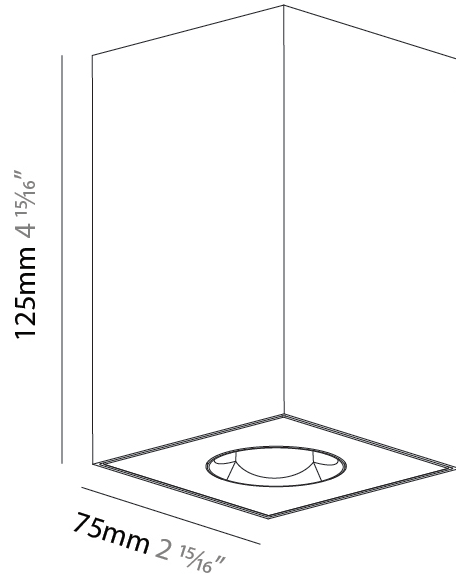

1. To build a product code in our configurator select the specify button on the base model # product page
2. To build a manual product code on this datasheet choose from the options listed below in blue font and add the suffix to the base model #

GENERAL

Series: Oiko Pro Square
Partner: Prolicht
Division: Architectural
Installation: Surface
Product Type: Ceiling Surface
Mounting Location: Ceiling
Light Distribution: Downlight

PHYSICAL

Aperture Sizes - Downlights: 1"
Shape: Square
Length (mm): 75
Length (in): 2 ¹⁵/₁₆
Width (mm): 75
Width (in): 2 ¹⁵/₁₆
Height (mm): 125
Height (in): 4 ¹⁵/₁₆
Weight (kg): 0.688

Fixture Finish: SSR / BKV / CWI / CRY / HAB / UFT / ITA / RUA / FTG / MYG / LOD / PUS / FRO / FUP / KIA / POP / BLS / SPG / MEY / GOH / CHC / COM / ABZ / JAG / OBR / MOS / ROR

Fixture Material: Metal

ELECTRICAL

Lamp Type: LED (Zhaga Standard)
Input Wattage (W): 12..9
Dimming: Tri-Mode (Non-Dimming and Phase Dimming (120Vac only) and 0-10V Dimming)
Driver Included: No
Driver Location: Remote
Driver Type: Constant Current - Universal
Driver Class: Class 2
Input Voltage (V): 120 - 277
Constant Current (MA): 350

LED

Color Temperature (°K): 2700 / 3000 / 3500 / 4000
Max. Delivered Lumen (lm): 1218 / 1214 / 1272 / 1283
Nominal Lumen (lm): 1473 / 1468 / 1538 / 1552
CRI: >90 CRI
Lamp Life (hrs): 50000

OPTICAL

Beam Angle: 34
Adjustability: Fixed

RATINGS AND CERTIFICATIONS

Certified By: Certified for North American Standards
IP rating: IP20