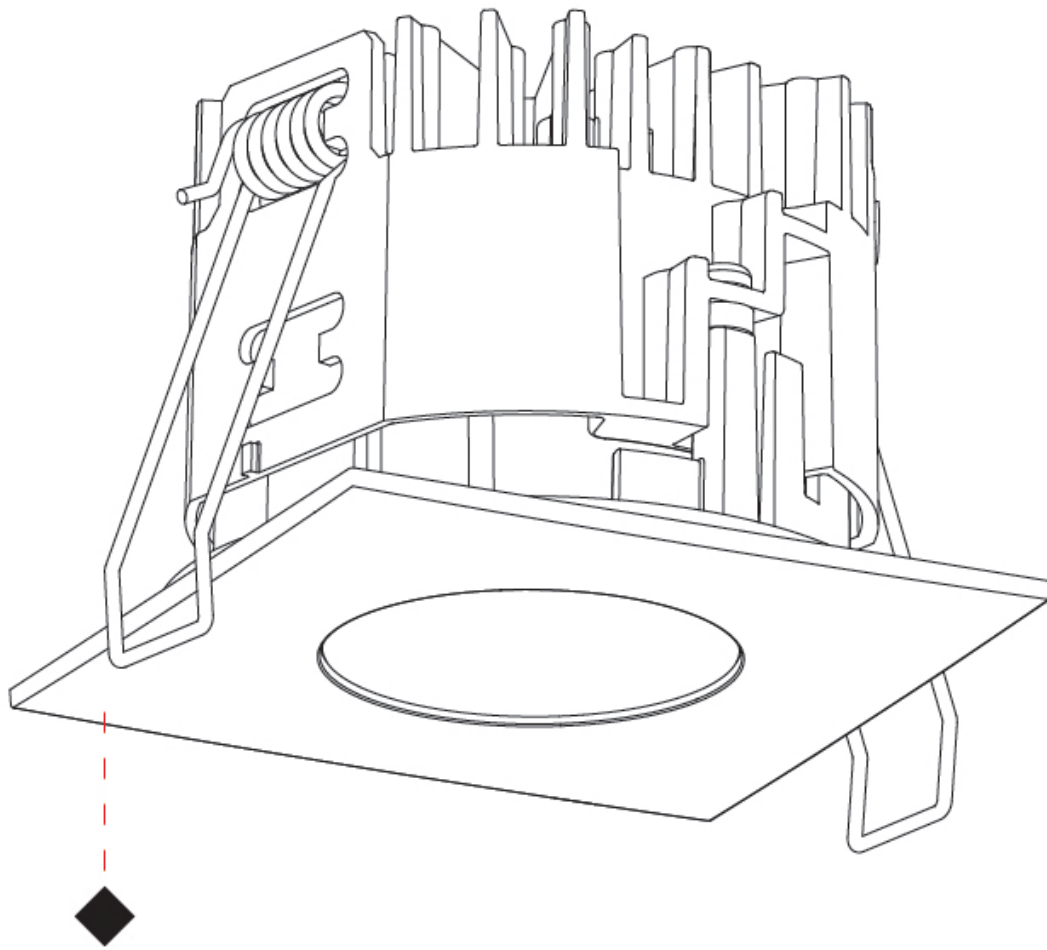

OIKO PRO SQUARE FIXED RECESSED

A350103-

PROJECT	_____
TYPE	_____
SPECIFIER	_____
QUANTITY	_____
DATE	_____

A