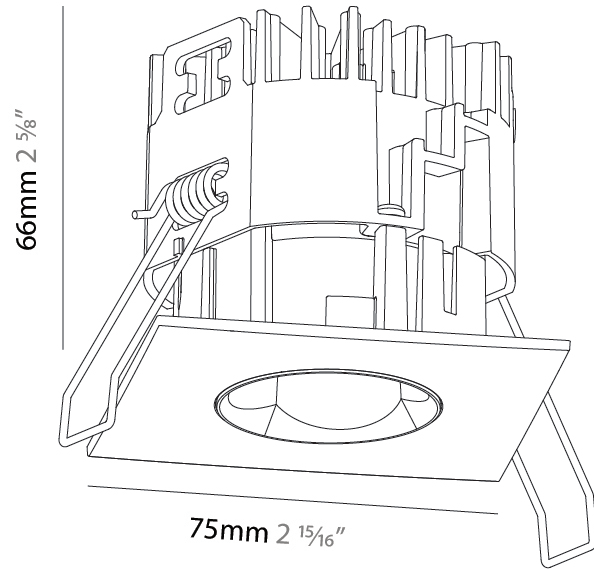

PHYSICAL

Aperture Sizes - Downlights: 1"
Shape: Square
Length (mm): 75
Length (in): 2 ¹⁵/₁₆"
Width (mm): 75
Width (in): 2 ¹⁵/₁₆"
Height (mm): 65
Height (in): 2 ⁹/₁₆"
Ceiling Thickness (mm): 1 - 25
Ceiling Thickness (in): 1/16 - 1 3/16
Min. Recessing Depth (mm): 70
Min. Recessing Depth (in): 2 ³/₄"
Weight (kg): 0.209
Diffuser: Lens Pack - No Lens / Opal / Linear Spread Lens / Honeycomb / Spread Lens
Fixture Finish: SSR / BKV / CWI / CRY / HAB / UFT / ITA / RUA / FTG / MYG / LOD / PUS / FRO / FUP / KIA / POP / BLS / SPG / MEY / GOH / CHC / COM / ABZ / JAG / OBR / MOS / ROR
Fixture Material: Aluminum Die Cast
Cut-out Measurements: D. 68mm / 2 11/16"

ELECTRICAL

Lamp Type: LED (Zhaga Standard)
Input Wattage (W): 16
Total Output Wattage (W): 14.6
Dimming: Tri-Mode (Non-Dimming and Phase Dimming (120Vac only) and 0-10V Dimming)
Driver Included: No
Driver Location: Remote
Driver Type: Constant Current - Universal
Driver Class: Class 2
Input Voltage (V): 120 - 277
Constant Current (MA): 350

LED

Number of LEDs: 1
Color Temperature (°K): 2700 / 3000 / 3500 / 4000
Max. Delivered Lumen (lm): 1067 / 1150 / 1217 / 1220
Nominal Lumen (lm): 1393 / 1501 / 1589 / 1592
CRI: >90 CRI
Lamp Life (hrs): 50000

OPTICAL

Reflector°: 14

RATINGS AND CERTIFICATIONS

Certified By: Certified for North American Standards
IP rating: IP44