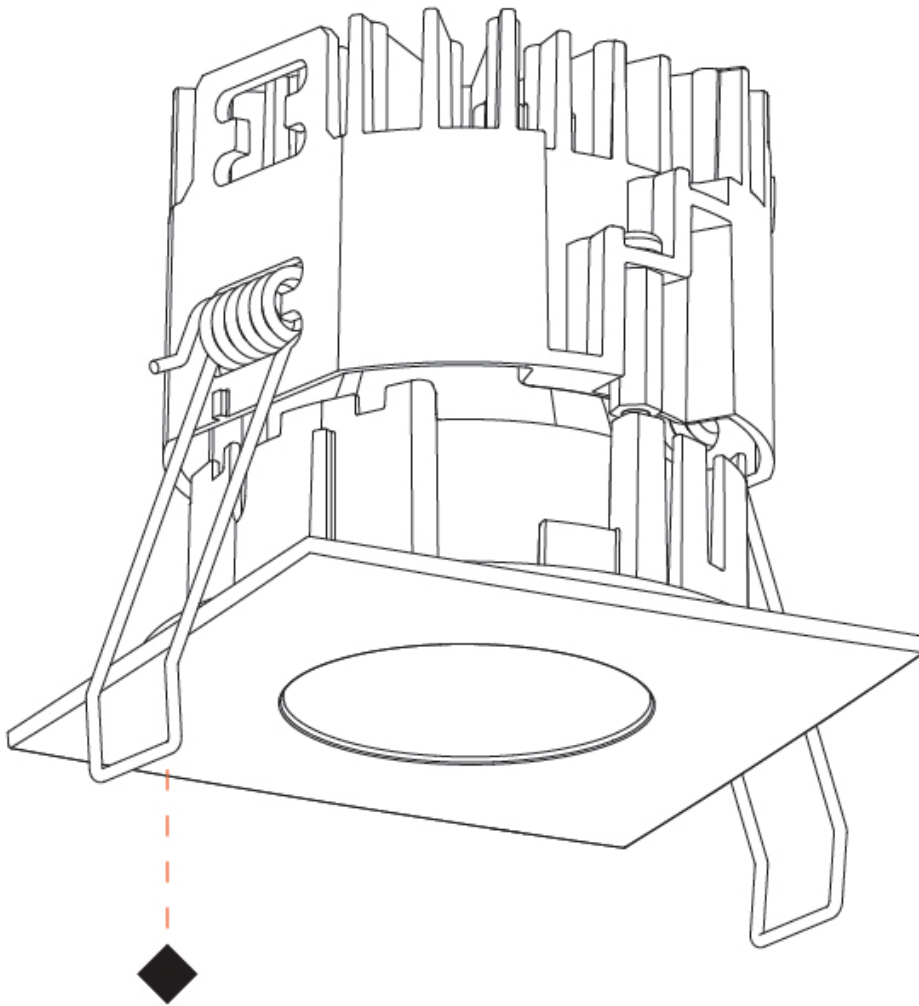

OIKO PRO SQUARE FIXED RECESSED

A350105-

PROJECT _____

TYPE _____

SPECIFIER _____

QUANTITY _____

DATE _____

A