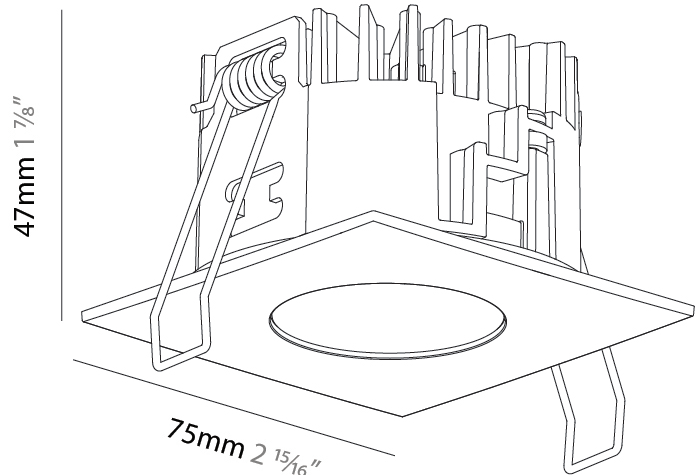

PHYSICAL

Aperture Sizes - Downlights: 1"
Shape: Square
Length (mm): 75
Length (in): 2 ¹⁵/₁₆"
Width (mm): 75
Width (in): 2 ¹⁵/₁₆"
Height (mm): 47
Height (in): 1 ⁷/₈"
Ceiling Thickness (mm): 1 - 25
Ceiling Thickness (in): 1/16 - 1 3/16
Min. Recessing Depth (mm): 70
Min. Recessing Depth (in): 2 ³/₄"
Weight (kg): 0.209
Diffuser: Lens Pack - No Lens / Opal / Linear Spread Lens / Honeycomb / Spread Lens
Fixture Finish: SSR / BKV / CWI / CRY / HAB / UFT / ITA / RUA / FTG / MYG / LOD / PUS / FRO / FUP / KIA / POP / BLS / SPG / MEY / GOH / CHC / COM / ABZ / JAG / OBR / MOS / ROR
Fixture Material: Aluminum Die Cast
Cut-out Measurements: D. 68mm / 2 11/16"

ELECTRICAL

Lamp Type: LED (Zhaga Standard)
Input Wattage (W): 15
Total Output Wattage (W): 14.6
Dimming: Tri-Mode (Non-Dimming and Phase Dimming (120Vac only) and 0-10V Dimming)
Driver Included: Yes
Driver Location: Remote
Driver Type: Constant Current - Universal
Driver Class: Class 2
Input Voltage (V): 120 - 277
Constant Current (MA): 350

LED

Number of LEDs: 1
Color Temperature (°K): 2700 / 3000 / 3500 / 4000
Max. Delivered Lumen (lm): 1470 / 1477 / 1546 / 1561
CRI: >90 CRI
Lamp Life (hrs): 50000

OPTICAL

Reflector°: 60

RATINGS AND CERTIFICATIONS

Certified By: Certified for North American Standards
IP rating: IP54