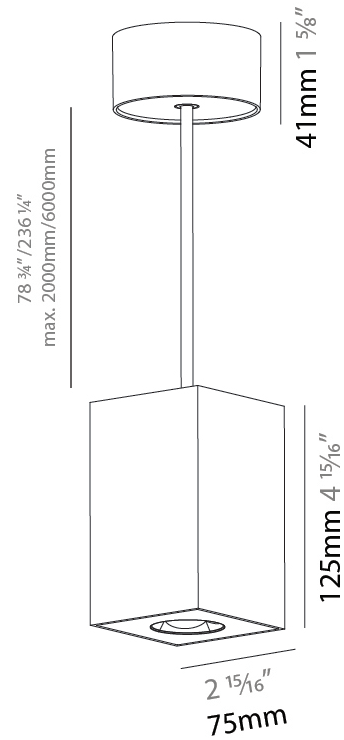

GENERAL

Series: Oiko Pro Square
Partner: Prolicht
Division: Architectural
Installation: Suspension
Product Type: Pendant
Mounting Location: Ceiling
Light Distribution: Direct

PHYSICAL

Shape: Square
Length (mm): 75
Length (in): 2 ¹⁵/₁₆
Width (mm): 75
Width (in): 2 ¹⁵/₁₆
Height (mm): 125
Height (in): 4 ¹⁵/₁₆
Weight (kg): 0.769

Fixture Finish: SSR / BKV / CWI / CRY / HAB / UFT / ITA / RUA / FTG / MYG / LOD / PUS / FRO / FUP / KIA / POP / BLS / SPG / MEY / GOH / CHC / COM / ABZ / JAG / OBR / MOS / ROR

Fixture Material: Metal
Cable Details: 2000mm / 6000mm Cable - Options : Transparent, Black, White, Red, Orange

ELECTRICAL

Lamp Type: LED (Zhaga Standard)
Input Wattage (W): 12.9
Dimming: Tri-Mode (Non-Dimming and Phase Dimming (120Vac only) and 0-10V Dimming)
Driver Included: No
Driver Location: Remote
Driver Type: Constant Current - Universal
Driver Class: Class 2
Input Voltage (V): 120 - 277
Constant Current (MA): 350

LED

Color Temperature (°K): 2700 / 3000 / 3500 / 4000
Max. Delivered Lumen (lm): 1377 / 1372 / 1438 / 1451
Nominal Lumen (lm): 1473 / 1468 / 1538 / 1552
CRI: >90 CRI
Lamp Life (hrs): 50000

OPTICAL

Reflector°: 60
Adjustability: Fixed

RATINGS AND CERTIFICATIONS

Certified By: Certified for North American Standards
IP rating: IP20