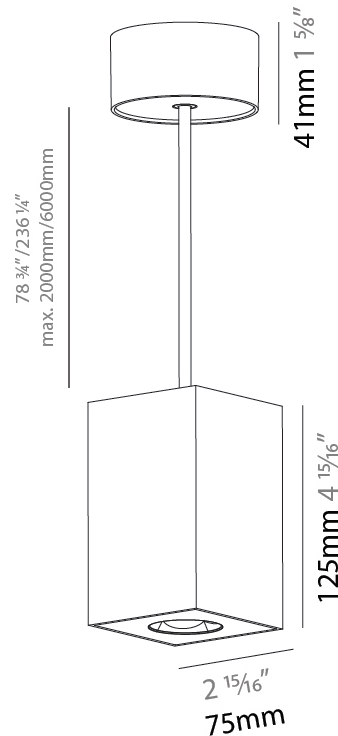

GENERAL

Series: Oiko Pro Square
Partner: Prolicht
Division: Architectural
Installation: Suspension
Product Type: Pendant
Mounting Location: Ceiling
Light Distribution: Direct

PHYSICAL

Shape: Cylinder
Length (mm): 75
Length (in): 2 ¹⁵/₁₆
Width (mm): 75
Width (in): 2 ¹⁵/₁₆
Height (mm): 125
Height (in): 4 ¹⁵/₁₆
Weight (kg): 0.769
Fixture Finish: SSR / BKV / CWI / CRY / HAB / UFT / ITA / RUA / FTG / MYG / LOD / PUS / FRO / FUP / KIA / POP / BLS / SPG / MEY / GOH / CHC / COM / ABZ / JAG / OBR / MOS / ROR
Fixture Material: Metal
Cable Details: 2000mm / 6000mm Cable - Options : Transparent, Black, White, Red, Orange

ELECTRICAL

Lamp Type: LED (Zhaga Standard)
Input Wattage (W): 12.9
Dimming: Tri-Mode (Non-Dimming and Phase Dimming (120Vac only) and 0-10V Dimming)
Driver Included: No
Driver Location: Remote
Driver Type: Constant Current - Universal
Driver Class: Class 2
Input Voltage (V): 120 - 277
Constant Current (MA): 350

LED

Color Temperature (°K): 2700 / 3000 / 3500 / 4000
Max. Delivered Lumen (lm): 1293 / 1289 / 1350 / 1362
Nominal Lumen (lm): 1473 / 1468 / 1538 / 1552
CRI: >90 CRI
Lamp Life (hrs): 50000

OPTICAL

Reflector°: 50
Adjustability: Fixed

RATINGS AND CERTIFICATIONS

Certified By: Certified for North American Standards
IP rating: IP20