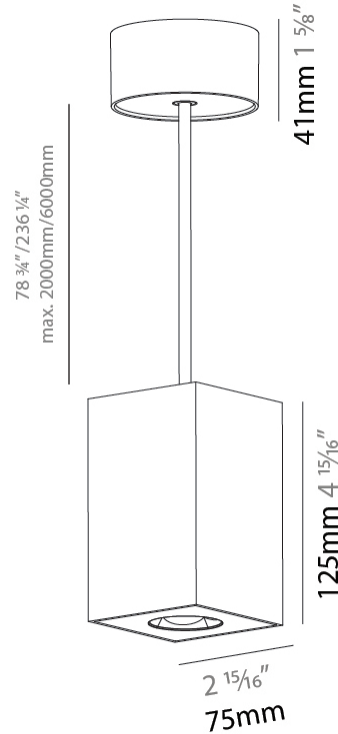

GENERAL

Series: Oiko Pro Square
Partner: Prolicht
Division: Architectural
Installation: Suspension
Product Type: Pendant
Mounting Location: Ceiling
Light Distribution: Direct

PHYSICAL

Shape: Square
Length (mm): 75
Length (in): 2 ¹⁵/₁₆
Width (mm): 75
Width (in): 2 ¹⁵/₁₆
Height (mm): 125
Height (in): 4 ⁷/₁₆
Weight (kg): 0.769

Fixture Finish: SSR / BKV / CWI / CRY / HAB / UFT / ITA / RUA / FTG / MYG / LOD / PUS / FRO / FUP / KIA / POP / BLS / SPG / MEY / GOH / CHC / COM / ABZ / JAG / OBR / MOS / ROR

Fixture Material: Metal
Cable Details: 2000mm / 6000mm Cable - Options : Transparent, Black, White, Red, Orange

ELECTRICAL

Lamp Type: LED (Zhaga Standard)
Input Wattage (W): 12.9
Dimming: Tri-Mode (Non-Dimming and Phase Dimming (120Vac only) and 0-10V Dimming)
Driver Included: No
Driver Location: Remote
Driver Type: Constant Current - Universal
Driver Class: Class 2
Input Voltage (V): 120 - 277
Constant Current (MA): 350

LED

Color Temperature (°K): 2700 / 3000 / 3500 / 4000
Max. Delivered Lumen (lm): 1218 / 1214 / 1272 / 1283
Nominal Lumen (lm): 1473 / 1468 / 1538 / 1552
CRI: >90 CRI
Lamp Life (hrs): 50000

OPTICAL

Reflector°: 34
Adjustability: Fixed

RATINGS AND CERTIFICATIONS

Certified By: Certified for North American Standards
IP rating: IP20