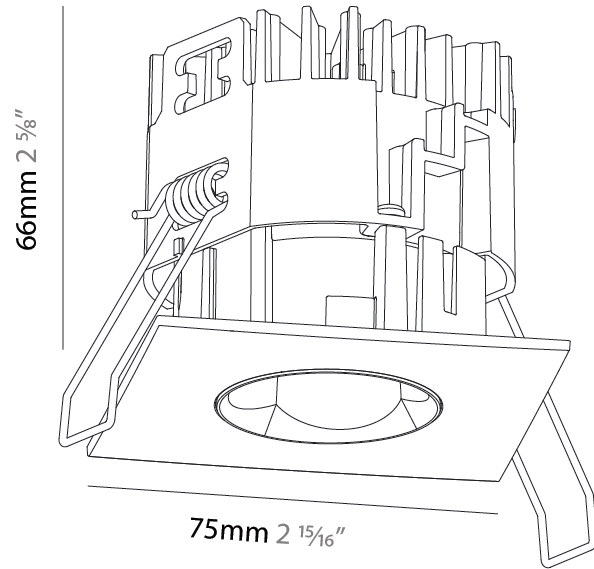

PHYSICAL

Aperture Sizes - Downlights: 1"
Shape: Square
Length (mm): 75
Length (in): 2 ¹⁵/₁₆"
Width (mm): 75
Width (in): 2 ¹⁵/₁₆"
Height (mm): 65
Height (in): 2 ⁹/₁₆"
Ceiling Thickness (mm): 1 - 25
Ceiling Thickness (in): 1/16 - 1 3/16
Min. Recessing Depth (mm): 70
Min. Recessing Depth (in): 2 ³/₄"
Weight (kg): 0.209
Diffuser: Lens Pack - No Lens / Opal / Linear Spread Lens / Honeycomb / Spread Lens
Fixture Finish: SSR / BKV / CWI / CRY / HAB / UFT / ITA / RUA / FTG / MYG / LOD / PUS / FRO / FUP / KIA / POP / BLS / SPG / MEY / GOH / CHC / COM / ABZ / JAG / OBR / MOS / ROR
Fixture Material: Aluminum Die Cast
Cut-out Measurements: D. 68mm / 2 11/16"

ELECTRICAL

Lamp Type: LED (Zhaga Standard)
Input Wattage (W): 15
Total Output Wattage (W): 13.6
Dimming: Tri-Mode (Non-Dimming and Phase Dimming (120Vac only) and 0-10V Dimming)
Driver Included: No
Driver Location: Recessed Housing
Driver Type: Constant Current - Universal
Driver Class: Class 2
Input Voltage (V): 120 - 277
Constant Current (MA): 350

LED

Number of LEDs: 1
Color Temperature (°K): 2700 / 3000 / 3500 / 4000
Max. Delivered Lumen (lm): 1295 / 1377 / 1442 / 1455
Nominal Lumen (lm): 1566 / 1665 / 1743 / 1759
CRI: >90 CRI
Lamp Life (hrs): 50000

OPTICAL

Reflector°: 34

RATINGS AND CERTIFICATIONS

Certified By: Certified for North American Standards
IP rating: IP20

PROJECT
TYPE
SPECIFIER
QUANTITY
DATE