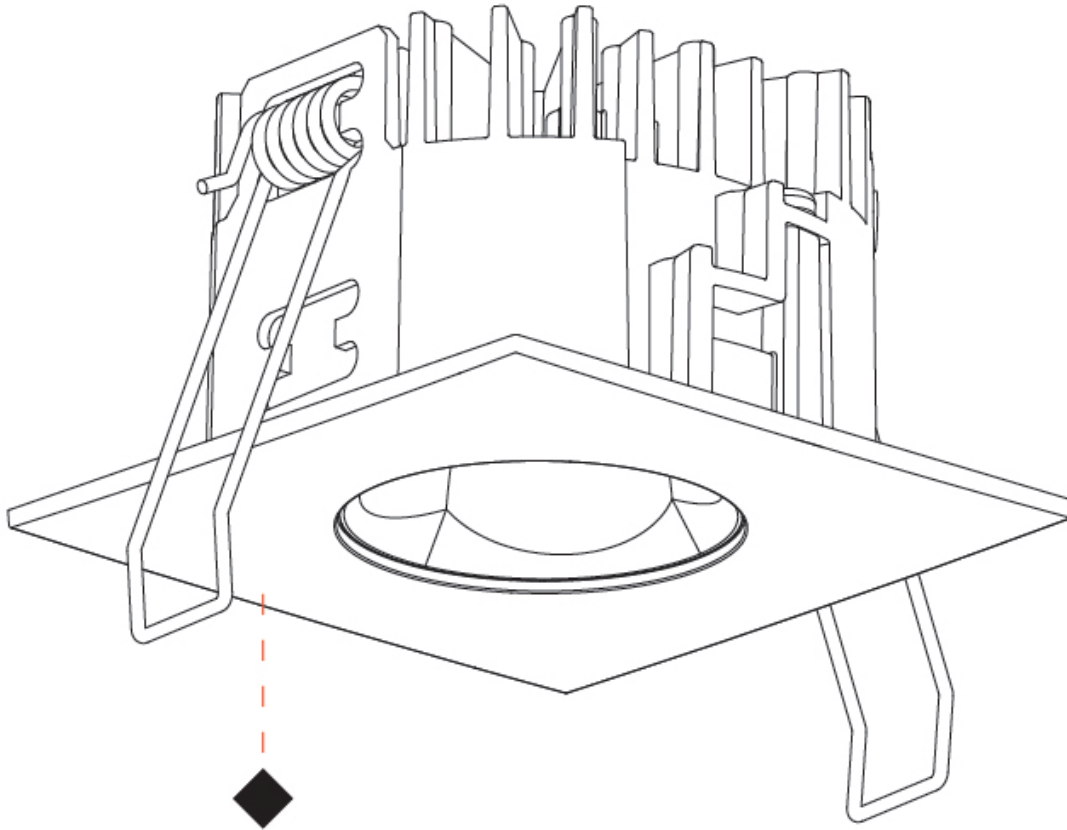

OIKO PRO SQUARE FIXED RECESSED

A35957-

PROJECT	_____
TYPE	_____
SPECIFIER	_____
QUANTITY	_____
DATE	_____