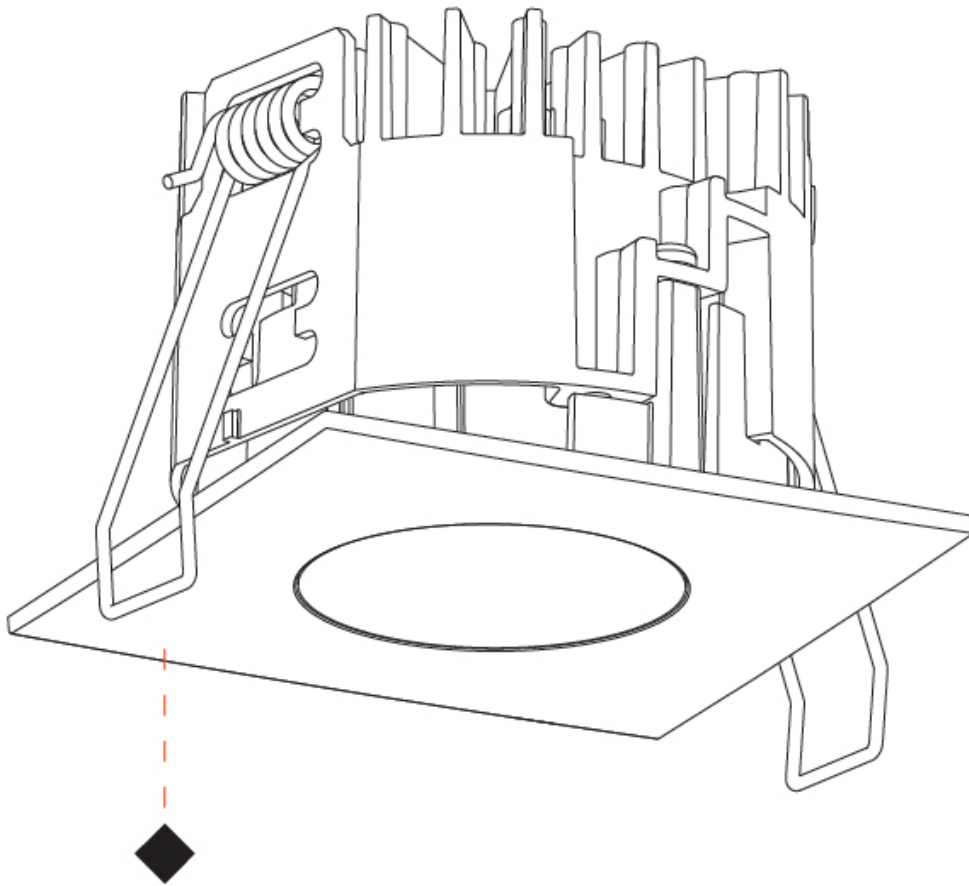

OIKO PRO SQUARE FIXED RECESSED

A35956-

PROJECT	_____
TYPE	_____
SPECIFIER	_____
QUANTITY	_____
DATE	_____