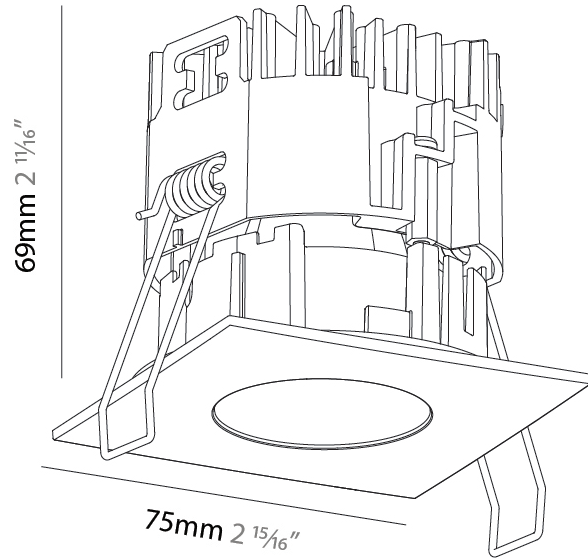

PHYSICAL

Aperture Sizes - Downlights: 1"
Shape: Square
Length (mm): 75
Length (in): 2 ¹⁵/₁₆"
Width (mm): 75
Width (in): 2 ¹⁵/₁₆"
Height (mm): 69
Height (in): 2 ³/₄"
Ceiling Thickness (mm): 1 - 25
Ceiling Thickness (in): 1/16 - 1 3/16
Min. Recessing Depth (mm): 70
Min. Recessing Depth (in): 2 ³/₄"
Weight (kg): 0.209
Diffuser: Lens Pack - No Lens / Opal / Linear Spread Lens / Honeycomb / Spread Lens
Fixture Finish: SSR / BKV / CWI / CRY / HAB / UFT / ITA / RUA / FTG / MYG / LOD / PUS / FRO / FUP / KIA / POP / BLS / SPG / MEY / GOH / CHC / COM / ABZ / JAG / OBR / MOS / ROR
Fixture Material: Aluminum Die Cast
Cut-out Measurements: D. 68mm / 2 11/16"

ELECTRICAL

Lamp Type: LED (Zhaga Standard)
Input Wattage (W): 15
Total Output Wattage (W): 14.6
Dimming: Tri-Mode (Non-Dimming and Phase Dimming (120Vac only) and 0-10V Dimming)
Driver Included: Yes
Driver Location: Remote
Driver Type: Constant Current - Universal
Driver Class: Class 2
Input Voltage (V): 120 - 277
Constant Current (MA): 350

LED

Number of LEDs: 1
Color Temperature (°K): 2700 / 3000 / 3500 / 4000
Max. Delivered Lumen (lm): 1326 / 1332 / 1395 / 1408
CRI: >90 CRI
Lamp Life (hrs): 50000

OPTICAL

Reflector°: 36

RATINGS AND CERTIFICATIONS

Certified By: Certified for North American Standards
IP rating: IP54