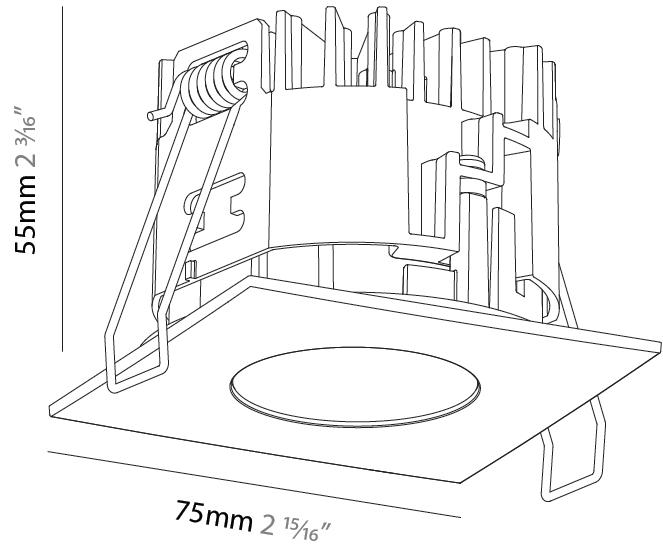

PHYSICAL

Aperture Sizes - Downlights: 1"
Shape: Square
Length (mm): 75
Length (in): 2 ¹⁵/₁₆
Width (mm): 75
Width (in): 2 ¹⁵/₁₆
Height (mm): 55
Height (in): 2 ¹/₆
Ceiling Thickness (mm): 1 - 25
Ceiling Thickness (in): 1/16 - 1 3/16
Min. Recessing Depth (mm): 70
Min. Recessing Depth (in): 2 ³/₄
Weight (kg): 0.209
Diffuser: Lens Pack - No Lens / Opal / Linear Spread Lens / Honeycomb / Spread Lens
Fixture Finish: SSR / BKV / CWI / CRY / HAB / UFT / ITA / RUA / FTG / MYG / LOD / PUS / FRO / FUP / KIA / POP / BLS / SPG / MEY / GOH / CHC / COM / ABZ / JAG / OBR / MOS / ROR
Fixture Material: Aluminum Die Cast
Cut-out Measurements: D. 68mm / 2 11/16"

ELECTRICAL

Lamp Type: LED (Zhaga Standard)
Input Wattage (W): 15
Total Output Wattage (W): 14.6
Dimming: Tri-Mode (Non-Dimming and Phase Dimming (120Vac only) and 0-10V Dimming)
Driver Included: Yes
Driver Location: Remote
Driver Type: Constant Current - Universal
Driver Class: Class 2
Input Voltage (V): 120 - 277
Constant Current (MA): 350

LED

Number of LEDs: 1
Color Temperature (°K): 2700 / 3000 / 3500 / 4000
Max. Delivered Lumen (lm): 1385 / 1392 / 1457 / 1471
CRI: >90 CRI
Lamp Life (hrs): 50000

OPTICAL

Reflector°: 50

RATINGS AND CERTIFICATIONS

Certified By: Certified for North American Standards
IP rating: IP54