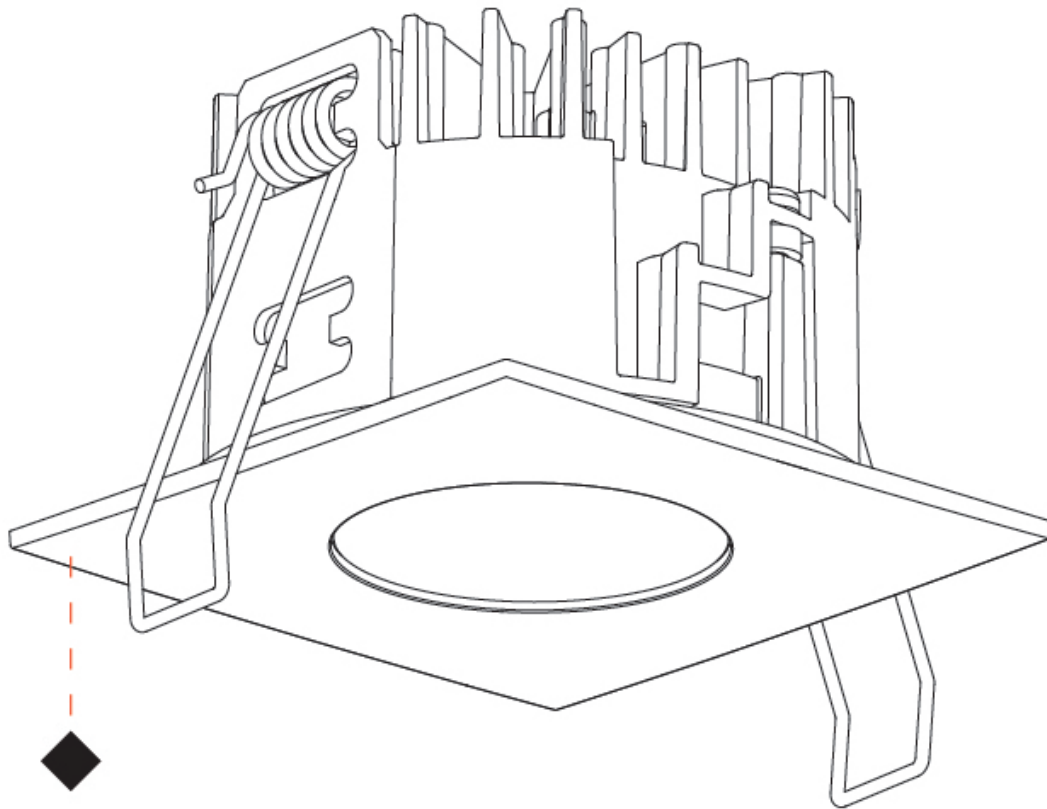

OIKO PRO SQUARE FIXED RECESSED

A35963-

PROJECT	_____
TYPE	_____
SPECIFIER	_____
QUANTITY	_____
DATE	_____

A