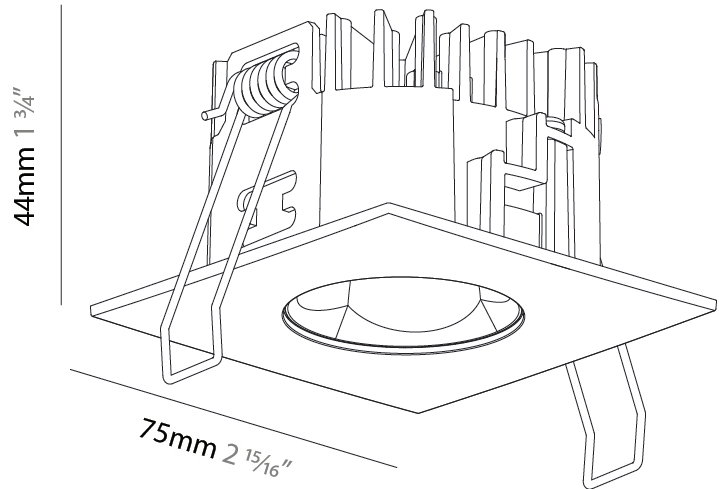

PHYSICAL

Aperture Sizes - Downlights: 1"
Shape: Square
Length (mm): 75
Length (in): 2 ¹⁵/₁₆"
Width (mm): 75
Width (in): 2 ¹⁵/₁₆"
Height (mm): 43
Height (in): 1 ¹¹/₁₆"
Ceiling Thickness (mm): 1 - 25
Ceiling Thickness (in): 1/16 - 1 3/16
Min. Recessing Depth (mm): 50
Min. Recessing Depth (in): 1 ¹⁵/₁₆"
Weight (kg): 0.179
Diffuser: Lens Pack - No Lens / Opal / Linear Spread Lens / Honeycomb / Spread Lens
Fixture Finish: SSR / BKV / CWI / CRY / HAB / UFT / ITA / RUA / FTG / MYG / LOD / PUS / FRO / FUP / KIA / POP / BLS / SPG / MEY / GOH / CHC / COM / ABZ / JAG / OBR / MOS / ROR
Fixture Material: Aluminum Die Cast
Cut-out Measurements: D. 68mm / 2 11/16"

ELECTRICAL

Lamp Type: LED (Zhaga Standard)
Input Wattage (W): 15
Total Output Wattage (W): 13.6
Dimming: Tri-Mode (Non-Dimming and Phase Dimming (120Vac only) and 0-10V Dimming)
Driver Included: No
Driver Location: Recessed Housing
Driver Type: Constant Current - Universal
Driver Class: Class 2
Input Voltage (V): 120 - 277
Constant Current (MA): 350

LED

Number of LEDs: 1
Color Temperature (°K): 2700 / 3000 / 3500 / 4000
Max. Delivered Lumen (lm): 1464 / 1556 / 1630 / 1645
Nominal Lumen (lm): 1566 / 1665 / 1743 / 1759
CRI: >90 CRI
Lamp Life (hrs): 50000

OPTICAL

Reflector°: 60

RATINGS AND CERTIFICATIONS

Certified By: Certified for North American Standards
IP rating: IP20