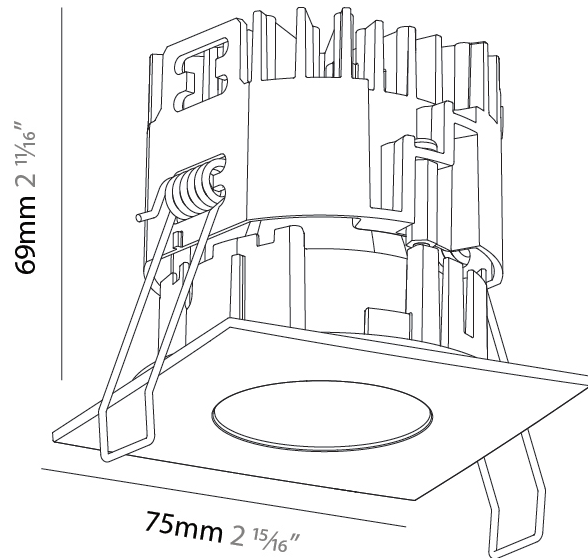

PHYSICAL

Aperture Sizes - Downlights: 1"
Shape: Square
Length (mm): 75
Length (in): 2 ¹⁵/₁₆"
Width (mm): 75
Width (in): 2 ¹⁵/₁₆"
Height (mm): 69
Height (in): 2 ³/₄"
Ceiling Thickness (mm): 1 - 25
Ceiling Thickness (in): 1/16 - 1 3/16
Min. Recessing Depth (mm): 70
Min. Recessing Depth (in): 2 ³/₄"
Weight (kg): 0.209
Diffuser: Lens Pack - No Lens / Opal / Linear Spread Lens / Honeycomb / Spread Lens
Fixture Finish: SSR / BKV / CWI / CRY / HAB / UFT / ITA / RUA / FTG / MYG / LOD / PUS / FRO / FUP / KIA / POP / BLS / SPG / MEY / GOH / CHC / COM / ABZ / JAG / OBR / MOS / ROR
Fixture Material: Aluminum Die Cast
Cut-out Measurements: D. 68mm / 2 11/16"

ELECTRICAL

Lamp Type: LED (Zhaga Standard)
Input Wattage (W): 16.4
Total Output Wattage (W): 14.6
Dimming: Tri-Mode (Non-Dimming and Phase Dimming (120Vac only) and 0-10V Dimming)
Driver Included: Yes
Driver Location: Remote
Driver Type: Constant Current - Universal
Driver Class: Class 2
Input Voltage (V): 120 - 277
Constant Current (MA): 350

LED

Number of LEDs: 1
Color Temperature (°K): 2700 / 3000 / 3500 / 4000
Max. Delivered Lumen (lm): 1096 / 1108 / 1160 / 1162
CRI: >90 CRI
Lamp Life (hrs): 50000

OPTICAL

Reflector°: 16

RATINGS AND CERTIFICATIONS

Certified By: Certified for North American Standards
IP rating: IP54