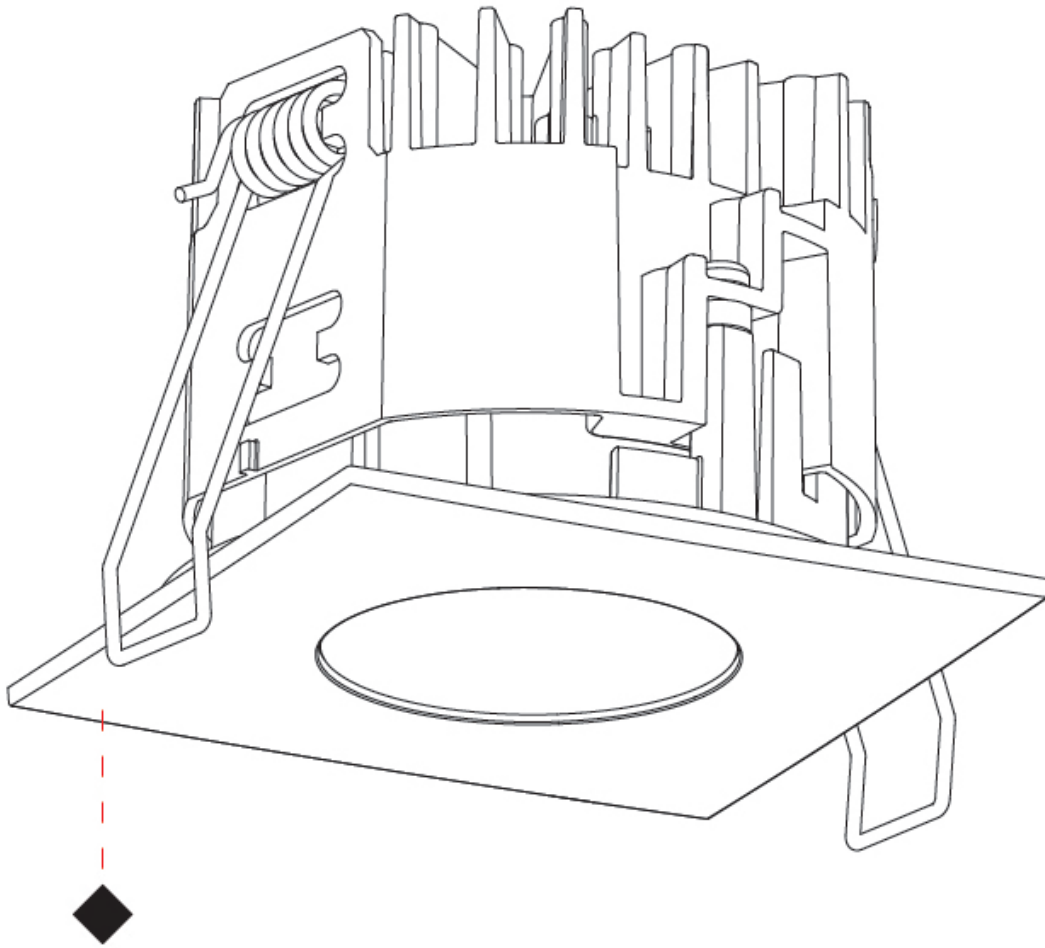

OIKO PRO SQUARE FIXED RECESSED

A350103-

PROJECT	_____
TYPE	_____
SPECIFIER	_____
QUANTITY	_____
DATE	_____

A