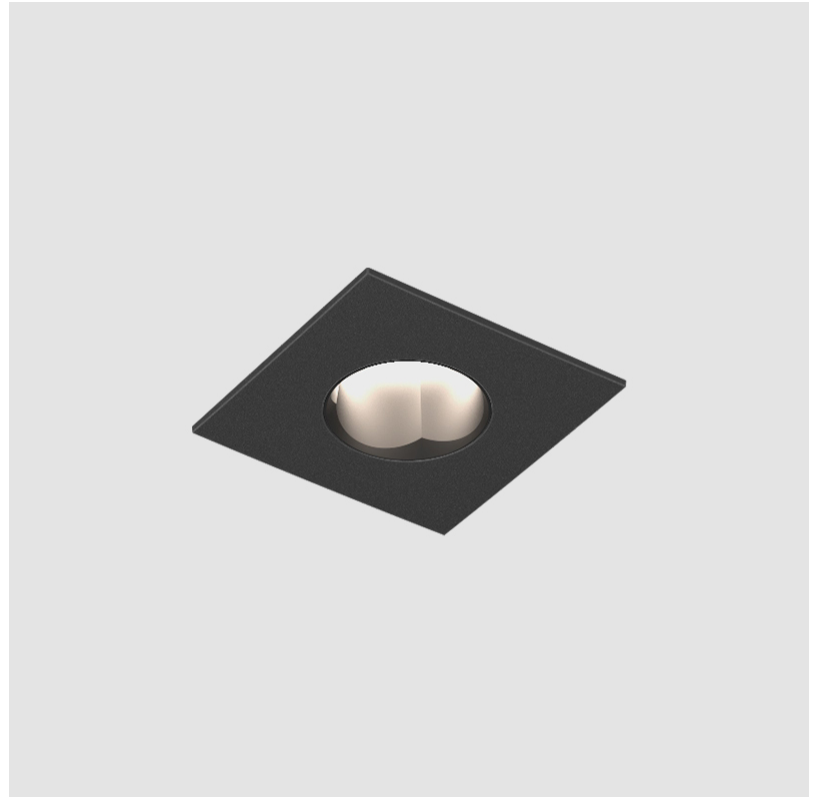

PHYSICAL

Aperture Sizes - Downlights: 1"
Shape: Square
Length (mm): 75
Length (in): 2 ¹⁵/₁₆"
Width (mm): 75
Width (in): 2 ¹⁵/₁₆"
Height (mm): 65
Height (in): 2 ⁹/₁₆"
Ceiling Thickness (mm): 1 - 25
Ceiling Thickness (in): 1/16 - 1 3/16
Min. Recessing Depth (mm): 70
Min. Recessing Depth (in): 2 ³/₄"
Weight (kg): 0.209
Diffuser: Lens Pack - No Lens / Opal / Linear Spread Lens / Honeycomb / Spread Lens
Fixture Finish: SSR / BKV / CWI / CRY / HAB / UFT / ITA / RUA / FTG / MYG / LOD / PUS / FRO / FUP / KIA / POP / BLS / SPG / MEY / GOH / CHC / COM / ABZ / JAG / OBR / MOS / ROR
Fixture Material: Aluminum Die Cast
Cut-out Measurements: D. 68mm / 2 11/16"

ELECTRICAL

Lamp Type: LED (Zhaga Standard)
Input Wattage (W): 16
Total Output Wattage (W): 14.6
Dimming: Tri-Mode (Non-Dimming and Phase Dimming (120Vac only) and 0-10V Dimming)
Driver Included: No
Driver Location: Remote
Driver Type: Constant Current - Universal
Driver Class: Class 2
Input Voltage (V): 120 - 277
Constant Current (MA): 350

LED

Number of LEDs: 1
Color Temperature (°K): 2700 / 3000 / 3500 / 4000
Max. Delivered Lumen (lm): 1067 / 1150 / 1217 / 1220
Nominal Lumen (lm): 1393 / 1501 / 1589 / 1592
CRI: >90 CRI
Lamp Life (hrs): 50000

OPTICAL

Reflector°: 14

RATINGS AND CERTIFICATIONS

Certified By: Certified for North American Standards
IP rating: IP44