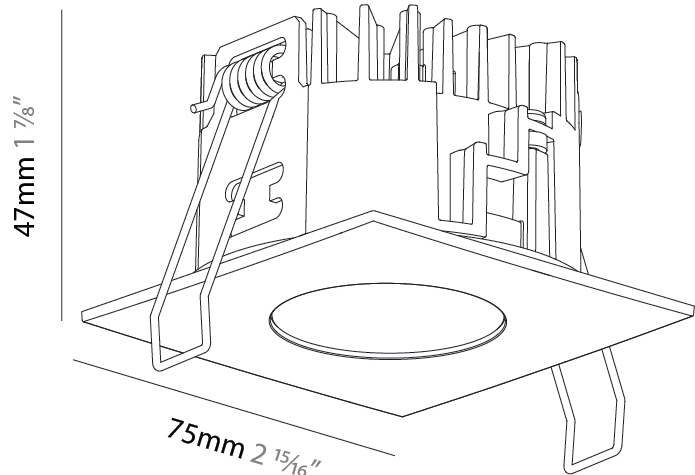

GENERAL

Series: Oiko Pro Square
Subseries: Oiko Pro Square Fixed
Partner: Prolicht
Division: Architectural
Installation: Recessed
Product Type: Downlight
Mounting Location: Ceiling
Light Distribution: Downlight

PHYSICAL

Aperture Sizes - Downlights: 1"
Shape: Square
Length (mm): 75
Length (in): 2 ¹⁵/₁₆"
Width (mm): 75
Width (in): 2 ¹⁵/₁₆"
Height (mm): 46
Height (in): 1 ¹³/₁₆"
Ceiling Thickness (mm): 1 - 25
Ceiling Thickness (in): 1/16 - 1 3/16
Min. Recessing Depth (mm): 50
Min. Recessing Depth (in): 1 ¹⁵/₁₆"
Weight (kg): 0.186
Diffuser: Lens Pack - No Lens / Opal / Linear Spread Lens / Honeycomb / Spread Lens
Fixture Finish: SSR / BKV / CWI / CRY / HAB / UFT / ITA / RUA / FTG / MYG / LOD / PUS / FRO / FUP / KIA / POP / BLS / SPG / MEY / GOH / CHC / COM / ABZ / JAG / OBR / MOS / ROR
Fixture Material: Aluminum Die Cast
Cut-out Measurements: D. 68mm / 2 11/16"

ELECTRICAL

Lamp Type: LED (Zhaga Standard)
Input Wattage (W): 14.4
Driver Included: No
Driver Location: Remote
Driver Class: Class 2
Input Voltage (V): 120 - 277
Constant Current (MA): 350

LED

Number of LEDs: 1
Color Temperature (°K): 2700-6500 Tunable White
Max. Delivered Lumen (lm): 1121 - 1319
Nominal Lumen (lm): 1242 - 1460
CRI: >90 CRI
Lamp Life (hrs): 50000

OPTICAL

Beam Angle: 60

RATINGS AND CERTIFICATIONS

Certified By: Certified for North American Standards
IP rating: IP20