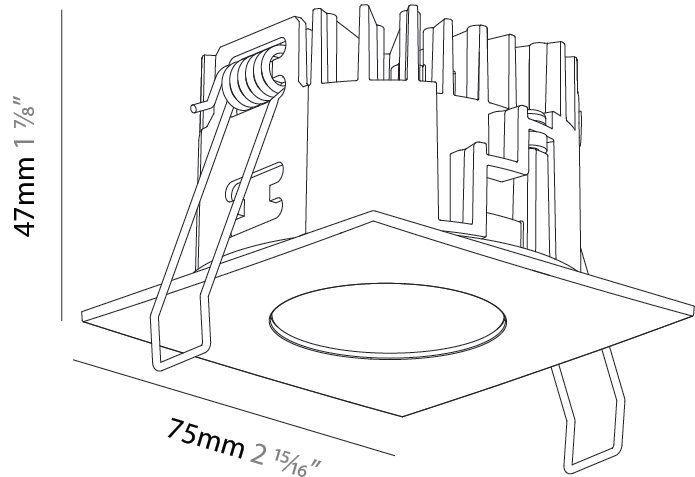

GENERAL

Series: Oiko Pro Square
Subseries: Oiko Pro Square Fixed
Partner: Prolicht
Division: Architectural
Installation: Recessed
Product Type: Downlight
Mounting Location: Ceiling
Light Distribution: Downlight

PHYSICAL

Aperture Sizes - Downlights: 1"
Shape: Square
Length (mm): 75
Length (in): 2 ¹⁵/₁₆"
Width (mm): 75
Width (in): 2 ¹⁵/₁₆"
Height (mm): 46
Height (in): 1 ¹³/₁₆"
Ceiling Thickness (mm): 1 - 25
Ceiling Thickness (in): 1/16 - 1 3/16
Min. Recessing Depth (mm): 50
Min. Recessing Depth (in): 1 ¹⁵/₁₆"
Weight (kg): 0.186
Diffuser: Lens Pack - No Lens / Opal / Linear Spread Lens / Honeycomb / Spread Lens
Fixture Finish: SSR / BKV / CWI / CRY / HAB / UFT / ITA / RUA / FTG / MYG / LOD / PUS / FRO / FUP / KIA / POP / BLS / SPG / MEY / GOH / CHC / COM / ABZ / JAG / OBR / MOS / ROR
Fixture Material: Aluminum Die Cast
Cut-out Measurements: D. 68mm / 2 11/16"

ELECTRICAL

Lamp Type: LED (Zhaga Standard)
Input Wattage (W): 14.4
Driver Included: No
Driver Location: Remote
Driver Class: Class 2
Input Voltage (V): 120 - 277
Constant Current (MA): 350

LED

Number of LEDs: 1
Color Temperature (°K): 2700-6500 Tunable White
Max. Delivered Lumen (lm): 1121 - 1319
Nominal Lumen (lm): 1242 - 1460
CRI: >90 CRI
Lamp Life (hrs): 50000

OPTICAL

Beam Angle: 60

RATINGS AND CERTIFICATIONS

Certified By: Certified for North American Standards
IP rating: IP20