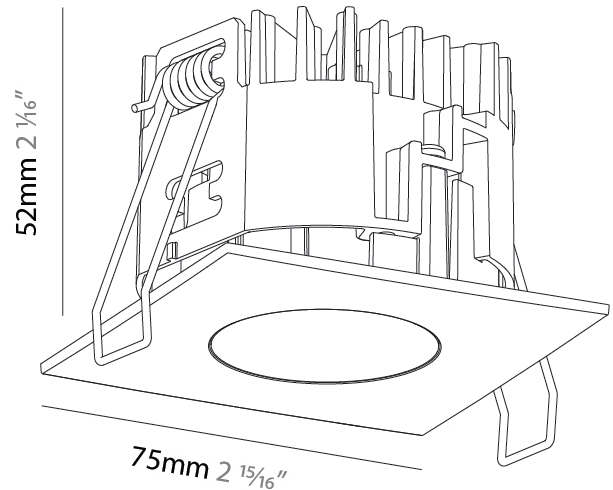

PHYSICAL

Aperture Sizes - Downlights: 1"
Shape: Square
Length (mm): 75
Length (in): 2 ¹⁵/₁₆"
Width (mm): 75
Width (in): 2 ¹⁵/₁₆"
Height (mm): 51
Height (in): 2
Ceiling Thickness (mm): 1 - 25
Ceiling Thickness (in): 1/16 - 1 3/16
Min. Recessing Depth (mm): 55
Min. Recessing Depth (in): 2 ³/₁₆"
Weight (kg): 0.179
Diffuser: Lens Pack - No Lens / Opal / Linear Spread Lens / Honeycomb / Spread Lens
Fixture Finish: SSR / BKV / CWI / CRY / HAB / UFT / ITA / RUA / FTG / MYG / LOD / PUS / FRO / FUP / KIA / POP / BLS / SPG / MEY / GOH / CHC / COM / ABZ / JAG / OBR / MOS / ROR
Fixture Material: Aluminum Die Cast
Cut-out Measurements: D. 68mm / 2 11/16"

ELECTRICAL

Lamp Type: LED (Zhaga Standard)
Input Wattage (W): 15
Total Output Wattage (W): 13.6
Dimming: Tri-Mode (Non-Dimming and Phase Dimming (120Vac only) and 0-10V Dimming)
Driver Included: No
Driver Location: Recessed Housing
Driver Type: Constant Current - Universal
Driver Class: Class 2
Input Voltage (V): 120 - 277
Constant Current (MA): 350

LED

Number of LEDs: 1
Color Temperature (°K): 2700 / 3000 / 3500 / 4000
Max. Delivered Lumen (lm): 1375 / 1462 / 1531 / 1545
Nominal Lumen (lm): 1566 / 1665 / 1743 / 1759
CRI: >90 CRI
Lamp Life (hrs): 50000

OPTICAL

Reflector: 50

RATINGS AND CERTIFICATIONS

Certified By: Certified for North American Standards
IP rating: IP20