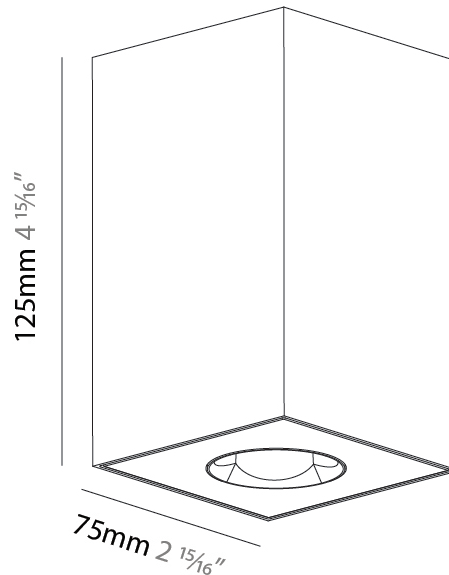

1. To build a product code in our configurator select the specify button on the base model # product page
2. To build a manual product code on this datasheet choose from the options listed below in blue font and add the suffix to the base model #

GENERAL

Series: Oiko Pro Square
Partner: Prolicht
Division: Architectural
Installation: Surface
Product Type: Ceiling Surface
Mounting Location: Ceiling
Light Distribution: Downlight

PHYSICAL

Aperture Sizes - Downlights: 1"
Shape: Square
Length (mm): 75
Length (in): 2 15/16
Width (mm): 75
Width (in): 2 15/16
Height (mm): 125
Height (in): 4 15/16
Weight (kg): 0.688

Fixture Finish: SSR / BKV / CWI / CRY / HAB / UFT / ITA / RUA / FTG / MYG / LOD / PUS / FRO / FUP / KIA / POP / BLS / SPG / MEY / GOH / CHC / COM / ABZ / JAG / OBR / MOS / ROR

Fixture Material: Metal

ELECTRICAL

Lamp Type: LED (Zhaga Standard)
Input Wattage (W): 12..9
Dimming: Tri-Mode (Non-Dimming and Phase Dimming (120Vac only) and 0-10V Dimming)
Driver Included: No
Driver Location: Remote
Driver Type: Constant Current - Universal
Driver Class: Class 2
Input Voltage (V): 120 - 277
Constant Current (MA): 350

LED

Color Temperature (°K): 2700 / 3000 / 3500 / 4000
Max. Delivered Lumen (lm): 1218 / 1214 / 1272 / 1283
Nominal Lumen (lm): 1473 / 1468 / 1538 / 1552
CRI: >90 CRI
Lamp Life (hrs): 50000

OPTICAL

Beam Angle: 34
Adjustability: Fixed

RATINGS AND CERTIFICATIONS

Certified By: Certified for North American Standards
IP rating: IP20