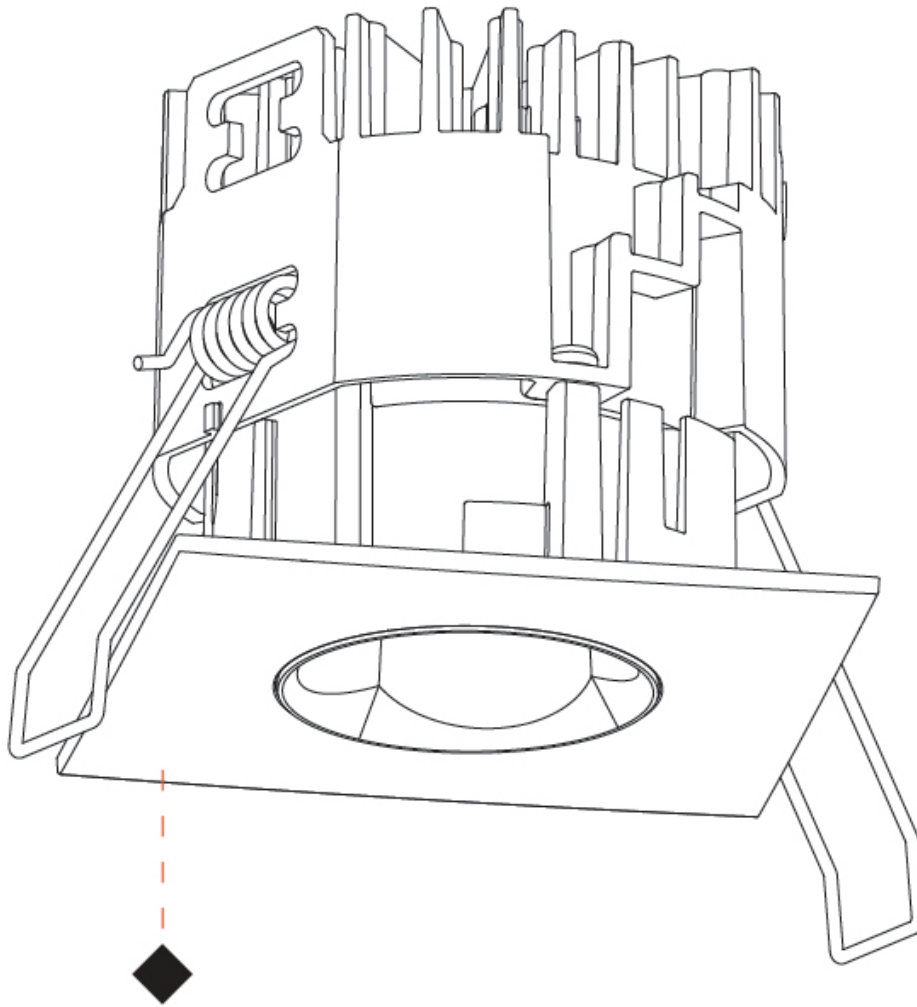

OIKO PRO SQUARE WALLWASH RECESSED

A35954-

PROJECT	_____
TYPE	_____
SPECIFIER	_____
QUANTITY	_____
DATE	_____