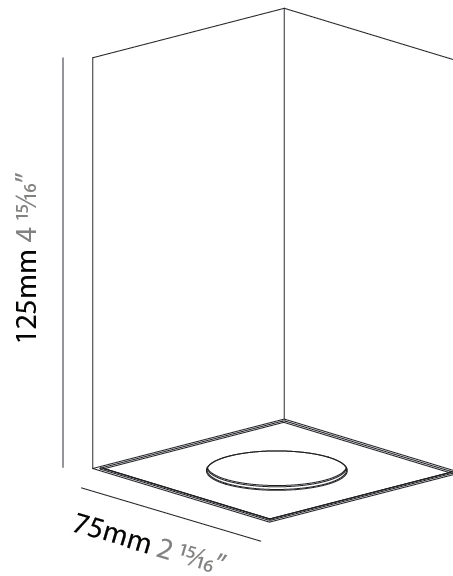

1. To build a product code in our configurator select the specify button on the base model # product page
2. To build a manual product code on this datasheet choose from the options listed below in blue font and add the suffix to the base model #

GENERAL

Series: Oiko Pro Square
Partner: Prolicht
Division: Architectural
Installation: Surface
Product Type: Ceiling Surface
Mounting Location: Ceiling
Light Distribution: Downlight

PHYSICAL

Aperture Sizes - Downlights: 1"
Shape: Square
Length (mm): 75
Length (in): 2 ¹⁵/₁₆
Width (mm): 75
Width (in): 2 ¹⁵/₁₆
Height (mm): 125
Height (in): 4 ¹⁵/₁₆
Weight (kg): 0.628

Fixture Finish: SSR / BKV / CWI / CRY / HAB / UFT / ITA / RUA / FTG / MYG / LOD / PUS / FRO / FUP / KIA / POP / BLS / SPG / MEY / GOH / CHC / COM / ABZ / JAG / OBR / MOS / ROR

Fixture Material: Metal

ELECTRICAL

Lamp Type: LED (Zhaga Standard)
Input Wattage (W): 13.7
Dimming: Tri-Mode (Non-Dimming and Phase Dimming (120Vac only) and 0-10V Dimming)
Driver Included: No
Driver Location: Remote
Driver Type: Constant Current - Universal
Driver Class: Class 2
Input Voltage (V): 120 - 277
Constant Current (MA): 350

LED

Color Temperature (°K): 2700 / 3000 / 3500 / 4000
Max. Delivered Lumen (lm): 954 / 1028 / 1088 / 1091
Nominal Lumen (lm): 1246 / 1342 / 1396 / 1424
CRI: >90 CRI
Lamp Life (hrs): 50000

OPTICAL

Beam Angle: 14
Adjustability: Fixed

RATINGS AND CERTIFICATIONS

Certified By: Certified for North American Standards
IP rating: IP20